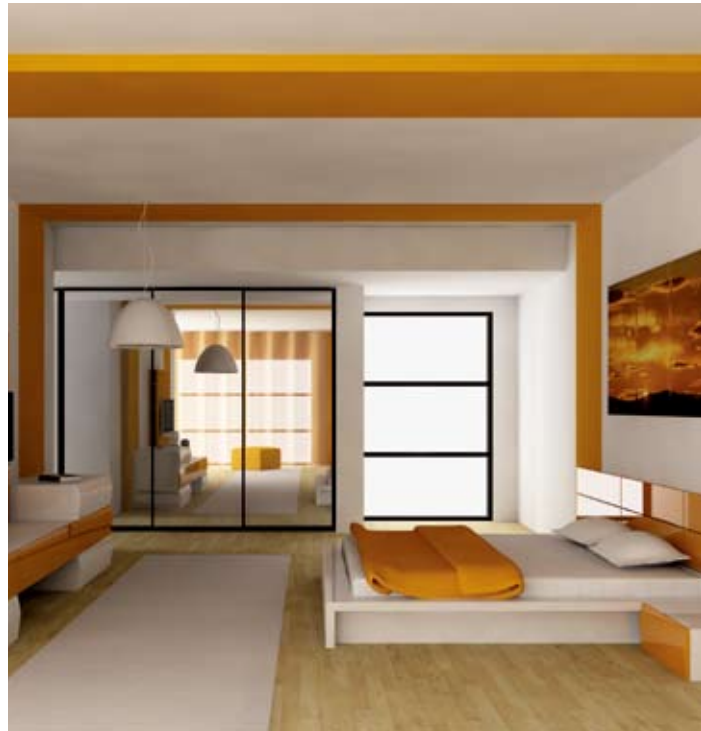

VERSASTYLE™

WARDROBE SYSTEMS

ALSPEC Design

A great wardrobe design can not only improve the décor of your bedroom, but actually add value to your home.

Delivering a comprehensive, modern and stylish range, this framing system offers great design flexibility, which, combined with easy installation, will be a welcome addition to any household.

Featuring modern profiles that are suitable for opaque and coloured glass as well as mirror or board doors, this aluminium framing system uses load bearing rollers which are designed to allow the doors to glide easily on the aluminium track.

For a history of great service and quality built products, when considering a wardrobe system there's only one place that has all the solutions – ALSPEC Versastyle™.

Features & Benefits

ALSPEC Versastyle™ wardrobes are built with the end user in mind, providing features that set it apart from the rest.

- Easy grip door handles allow you to open and close doors easily
- Full-length bumper strip eliminates metal to metal contact for silent closing
- Readily adjustable rollers ensure quiet and smooth operation
- With double and triple sliding door designs available, these wardrobe systems cover most openings
- An unobtrusive concave track
- With an extensive designer colour range, you can be sure your wardrobe will have the latest fashion colours

Choice of Stylish Colours

With ALSPEC Versastyle™ wardrobes, matching the colour of the wardrobe to the interior of your room isn't a problem.

- Large choice of stylish colours – both powder coated and anodised
- Standard colours available: White, White Birch, Precious Silver Pearl, Bright Gold, Bright Silver and Natural Anodise
- Have something specific in mind? A full range of powder coated custom colours can be ordered as requested.

Complementary Hardware

Not only are ALSPEC's Versastyle™ wardrobes stylish and contemporary, but they are also designed using the latest advancements in technology and are built using the highest quality materials.

Adjustable roller bearings and wheels ensure for smooth and silent closing doors, while the contemporary range of pull handles, available in both square and round finishes; ensure that the overall design of the wardrobe system is complementary.

With over 30 years experience, ALSPEC is proud to introduce a new and innovative sliding wardrobe system.

Call 1300 ALSPEC

www.alspec.com.au

alspec
ALUMINIUM SYSTEMS
SPECIALISTS